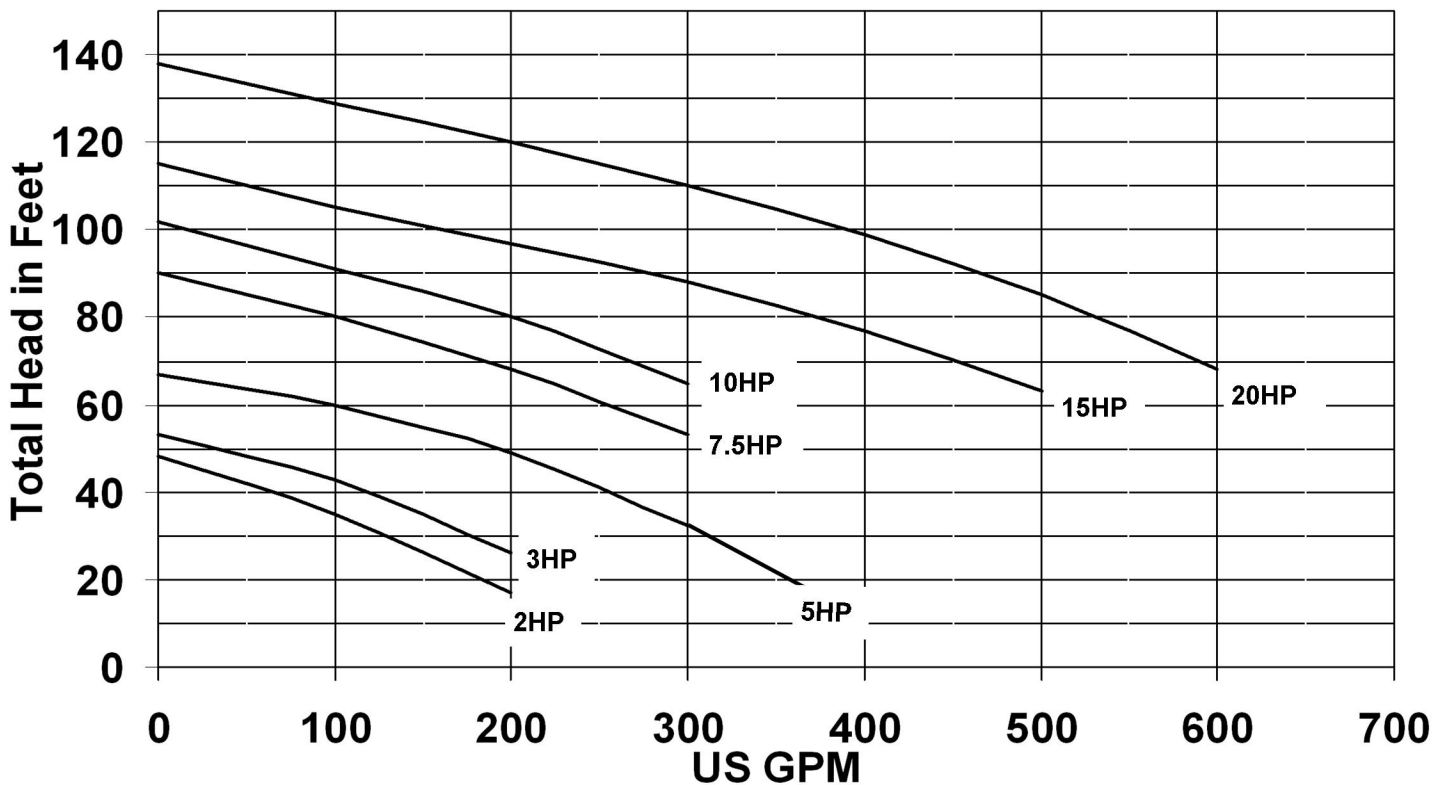

mody

**MHC SERIES - HI CHROME
SLURRY SUBMERSIBLE PUMP**

MHC3 SERIES

PERFORMANCE CURVES

Performance Curve based on Clean Water at 68° F with 1.0 SG. Please Correct for Other conditions.

Mody MHC Hi-Chrome 3" 2HP-20HP