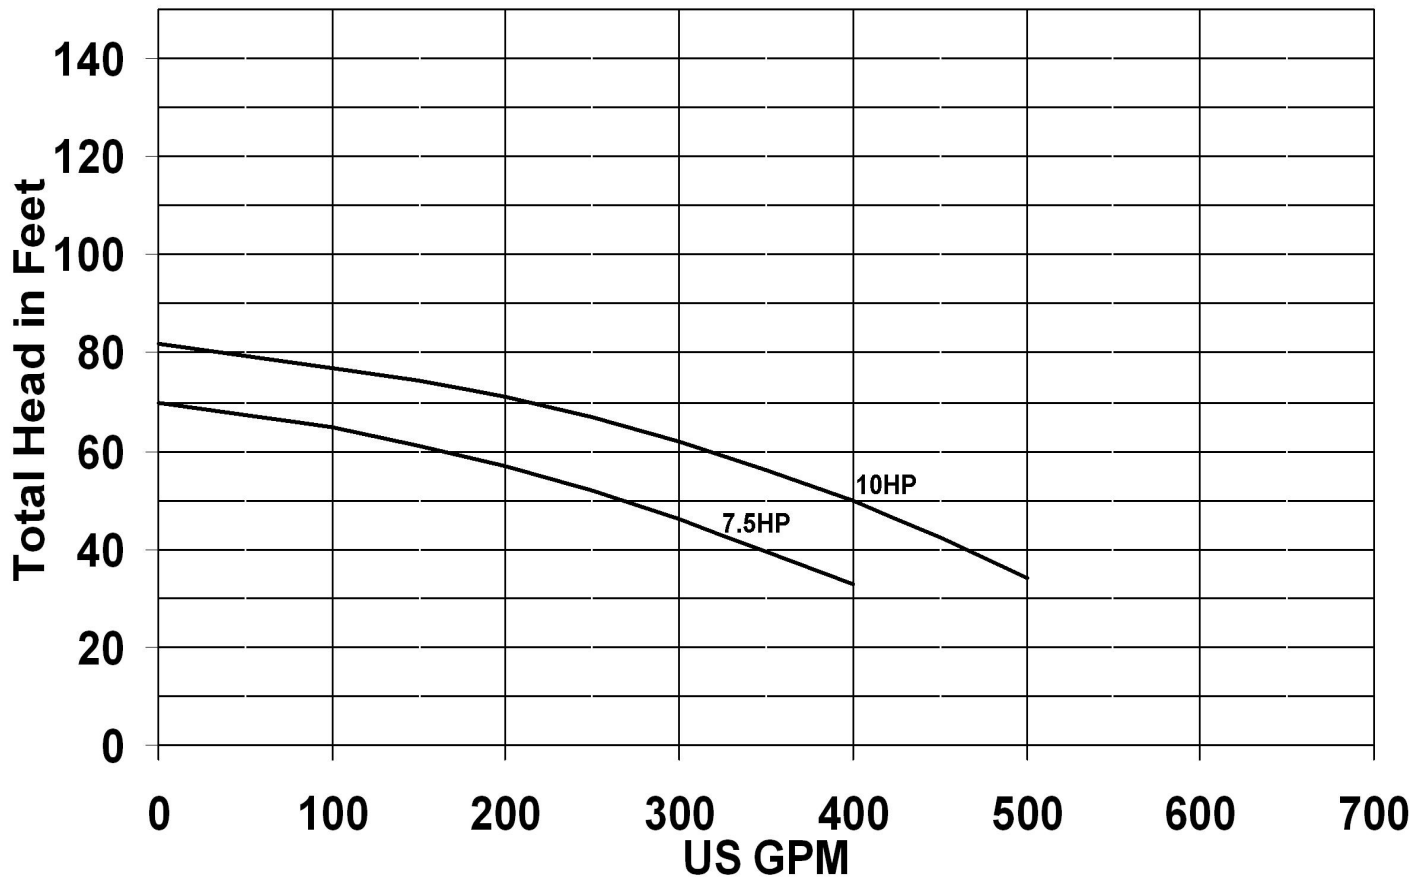

MHC SERIES - HI CHROME SLURRY SUBMERSIBLE PUMP

MHC4 SERIES

PERFORMANCE CURVES

Performance Curve based on Clean Water at 68° F with 1.0 SG. Please Correct for Other conditions.

Mody MHC Hi-Chrome 4" 7.5HP-10HP