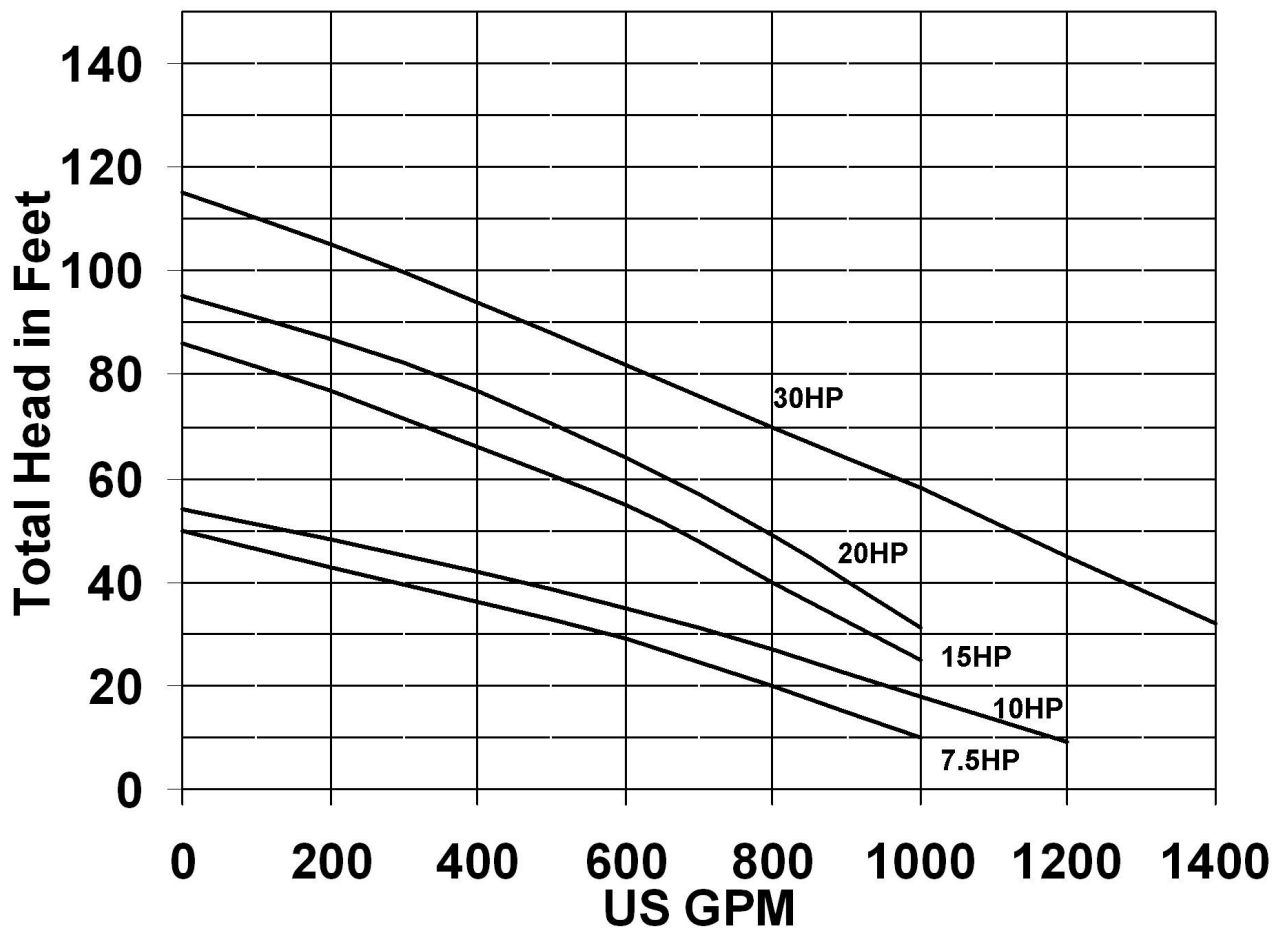

mody

MHC SERIES - HI CHROME SLURRY SUBMERSIBLE PUMP

MHC6 SERIES

PERFORMANCE CURVES

Performance Curve based on Clean
Water at 68° F with 1.0 SG. Please
Correct for Other conditions.

Mody MHC Hi-Chrome 6" 7.5HP-30HP