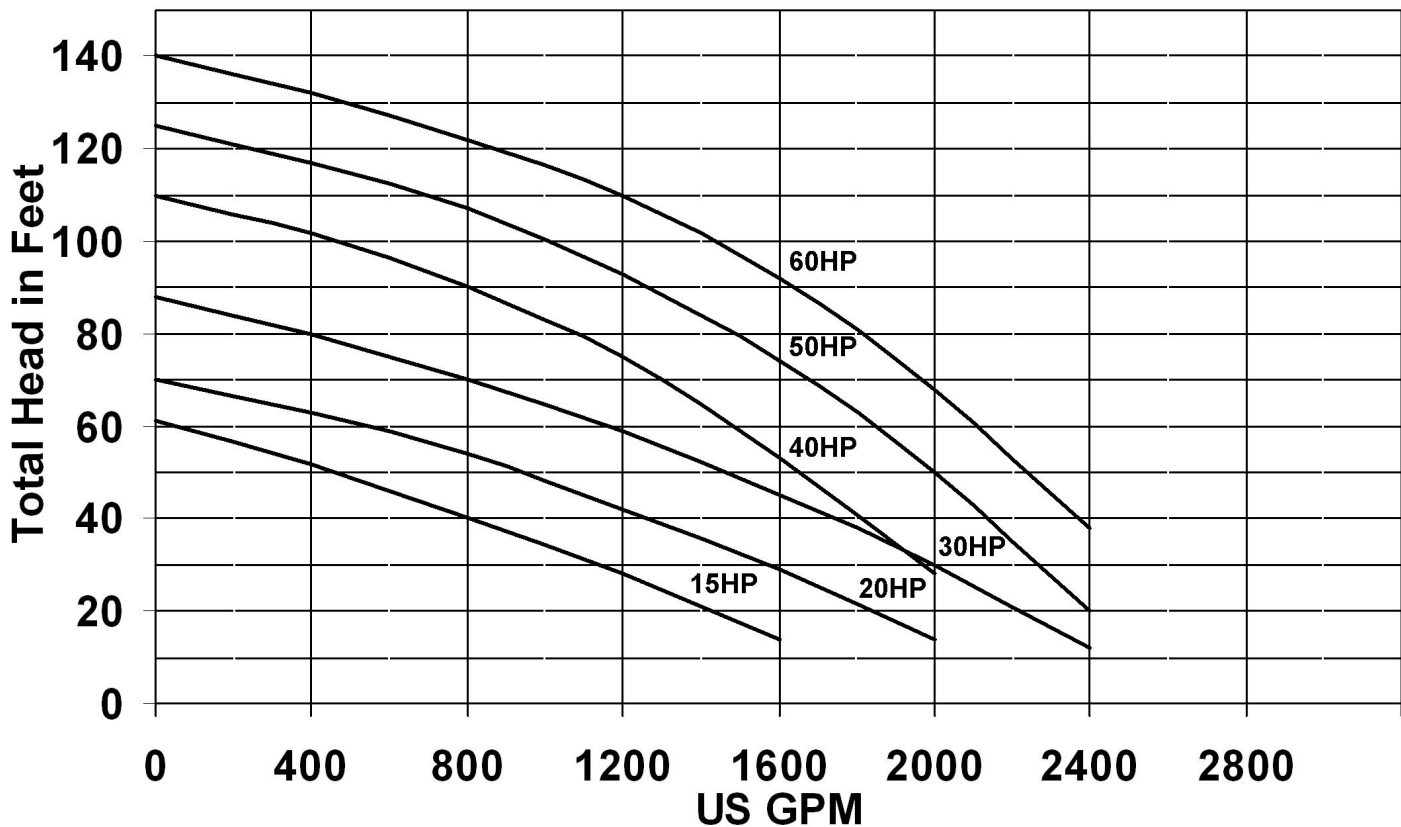

Mody MHC Hi-Chrome 8" 15HP- 60HP

Mody Pumps® Inc.
2166 Zeus Court, Bakersfield, CA 93308. USA
Tel.: (661) 392-7600 • Fax: (661) 392-7601
<http://www.modypump.com>
E-mail: sales@modypump.com