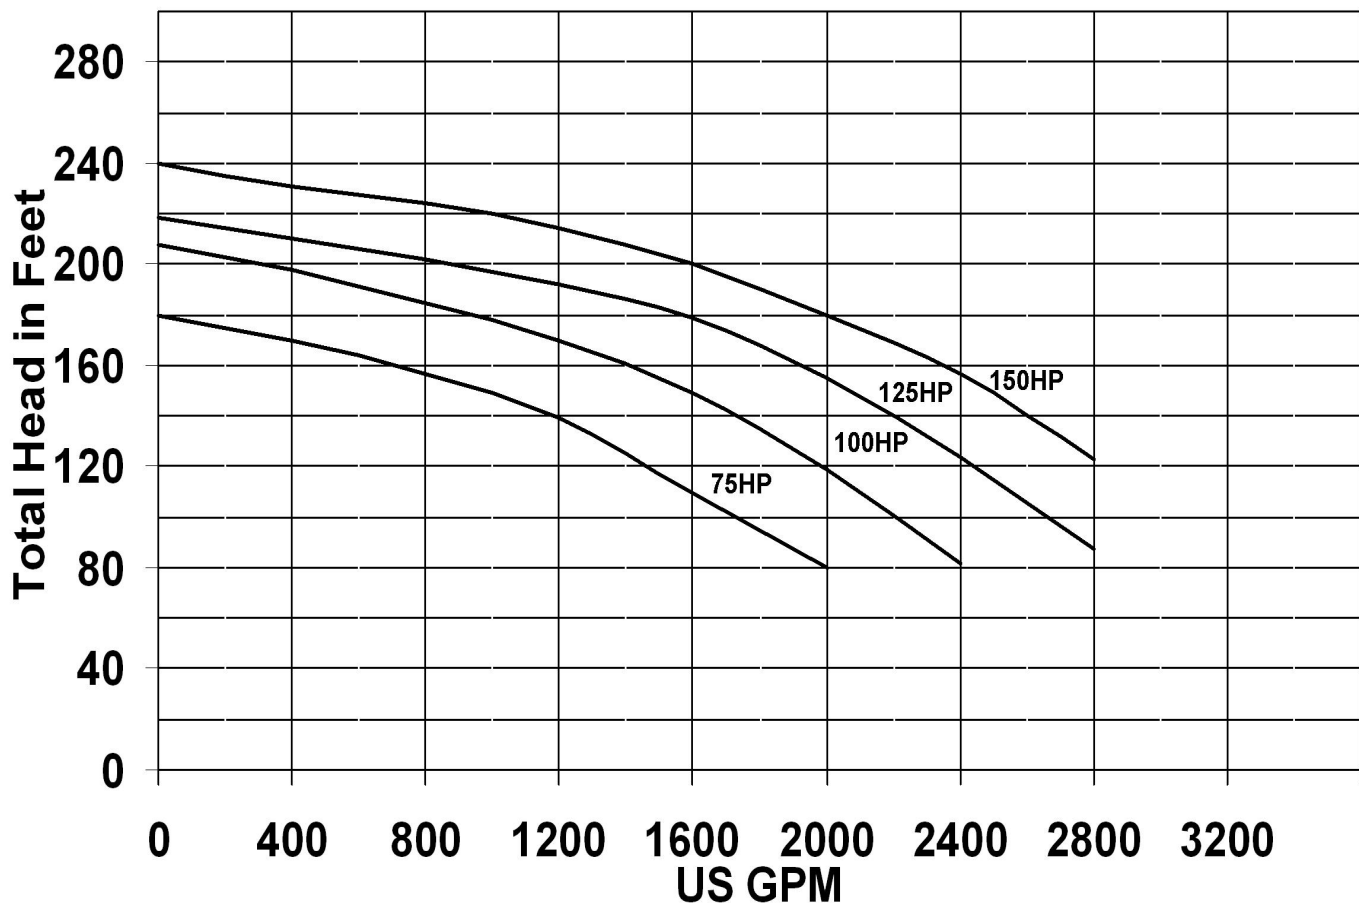

MHC SERIES - HI CHROME SLURRY SUBMERSIBLE PUMP

MHC8B SERIES

PERFORMANCE CURVES

Performance Curve based on Clean Water at 68° F with 1.0 SG. Please Correct for Other Conditions.

Mody MHC Hi-Chrome 8" 75HP-150HP